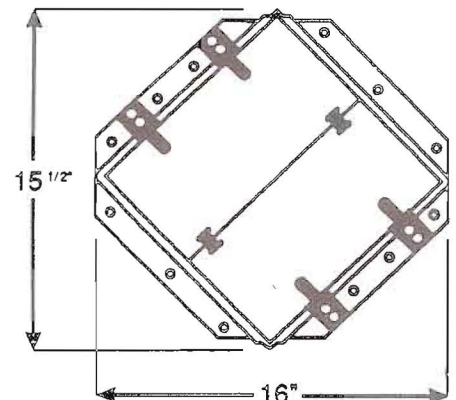

KRESKY SIGNS, INC.

429 First Street, Petaluma, CA 94952

P. O. Box 1021, Petaluma, CA 94953-1021

(707) 762-4554 FAX (707) 762-7031

1-800-9KRESKY (1-800-957-3759)

Vehicle Placard System

MODEL MS 6 (FEDERAL STOCK NO. 9905013715231)

Kresky Signs unique quick-change, "flip page" book placard allows you to change cargo identification quickly without tools or tapes. Four quick-release fasteners hold the placard pages firmly in place.

SPECIFICATIONS

Placards meet D.O.T. regulations

Material :

- .032 aluminum base plate
- .020 aluminum placard pages

Fasteners

- Base plate - white thermosetting acrylic
- Placard pages - highest quality baking stencil paste to D.O.T. standards

Fasteners and Hinges:
Stainless steel