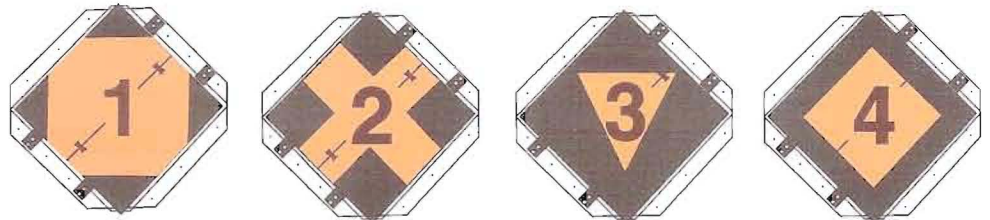

MODEL MS -4

SPECIFICATIONS

Placards meet D.O.T. regulations

Material :

- .032 aluminum base plate
- .020 aluminum placard pages

Fasteners

- Base plate - white thermosetting acrylic
- Placard pages - highest quality baking stencil paste to D.O.T. standards

Fasteners and Hinges:
Stainless steel