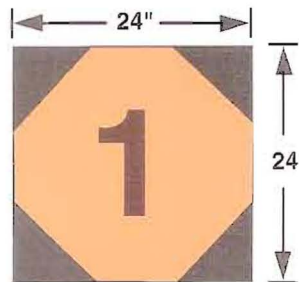

SPECIFICATIONS

Material: .040 aluminum base
Finish: KRES-KLAD, 3M SCOTCHCAL Film
Color: 3M SCOTCHCAL Printing Inks

**MODEL
FSS**