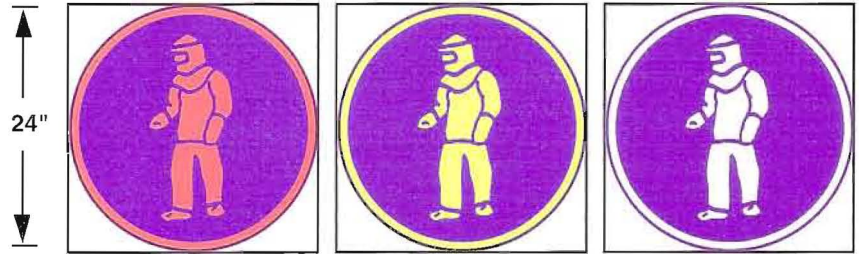

KRESKY SIGNS, INC.
429 First Street, Petaluma, CA 94952
P. O. Box 1021, Petaluma, CA 94953-1021
(707) 762-4554 FAX (707) 762-7031

1-800-9KRESKY (1-800-957-3759)

Chemical Hazard and Fire Direction Storage Signs

MODEL CSS

Individual signs for attachment to structures as needed to display appropriate symbol.

SPECIFICATIONS

Material: .040 aluminum base
Finish: KRES-KLAD, 3M SCOTCHCAL Film
Color: 3M SCOTCHCAL Printing Inks

1

2

3